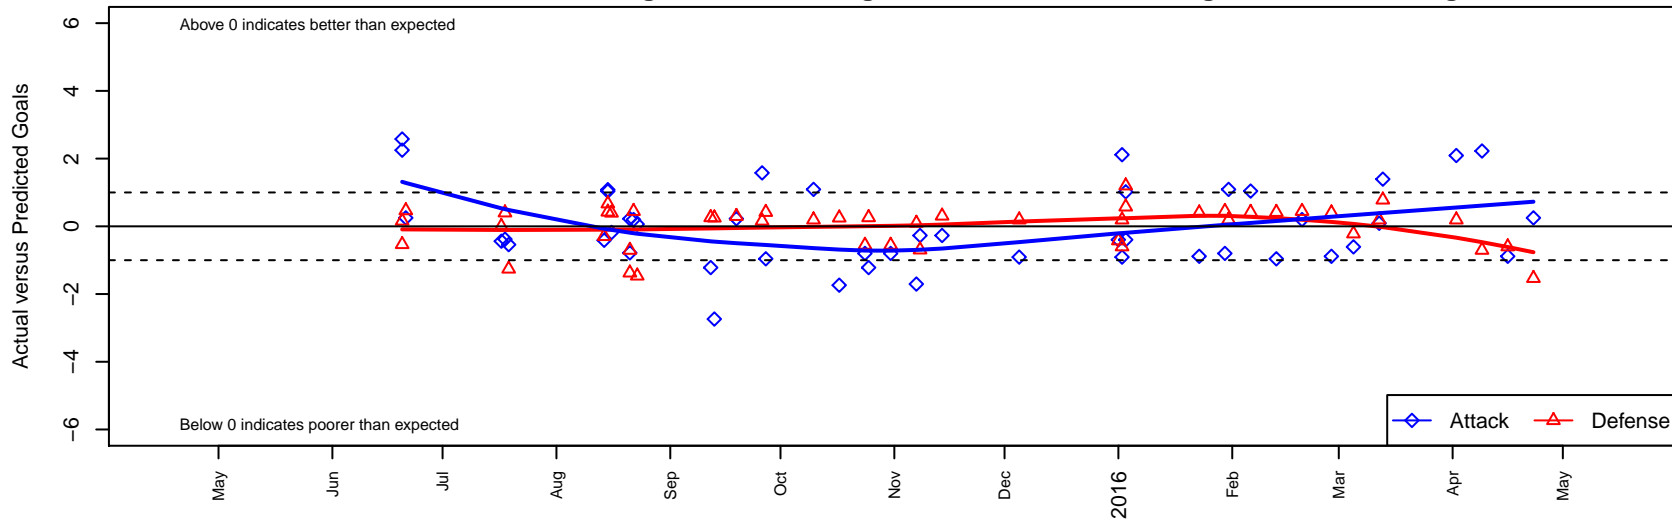

Crossfire Premier Stengrund G03

Crossfire Premier
 Redmond, WA
 G03 total strength=743
 attack=0.53 defense=1.26
 fall league = RCL G03 Div 4
 spr league = Win RCL G03 Div 4
 notes= C--; Raidon 2013, Stengrund
 2014-5

Crossfire Premier Stengrund G03
 Dots are actual minus expected GF (blue circles) and GA (red triangles).
 Blue line is smoothed change in attack strength. Red is smoothed change in defense strength.

**attack and defense variance (black dot)
relative to other teams
and top 10 in region**