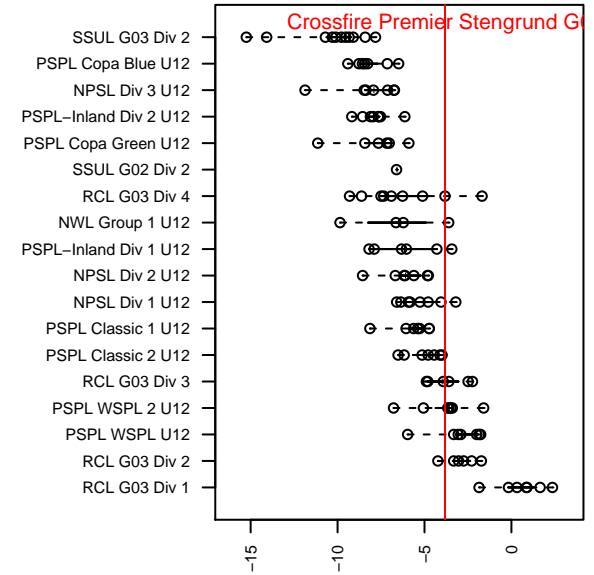

**attack and defense rating
relative to others at age
and all opponents in last 13 months**